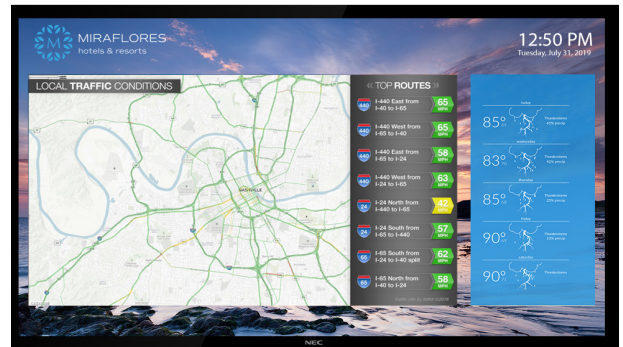

U-SIGN LITE by ONELAN

Simplified and cost-effective digital signage solution to keep your guests up-to-date and in the know.

WHAT'S INCLUDED?

-  SoC (System on Chip) Screen (multiple sizes available)
-  Image Slideshow - Can be used to upload restaurant or hotel amenity menus, event calendars, services, promotions, etc. Custom content creation available for additional fees.
-  24/7 support
-  Installation and configuration

FEATURES	U-SIGN LITE	U-SIGN PRO
Custom Background and Logo	✓	✓
Weather	✓	✓
News Crawl	✗	✓
News Slide	✓	✓
Local Traffic Slide	✓	✓
Flight Tracker Slide	✗	✓
Community Calendar Slide	✗	✓
Stock Market Slide	✓	✓
Image Slideshow	✓	✓
Video Slideshow	✗	✓
Animation Capability	✗	✓