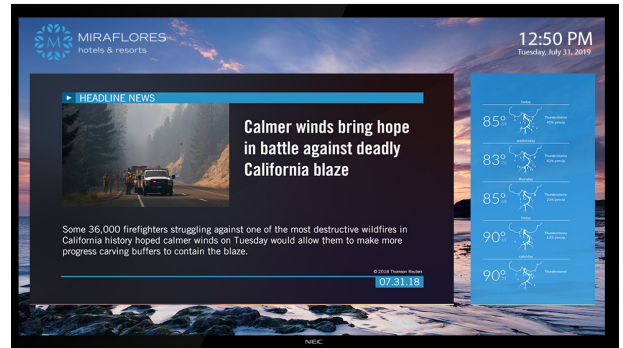

U-SIGN LITE by ONELAN

Simplified and cost-effective digital signage solution to keep your guests up-to-date and in the know.

WHAT'S INCLUDED?

-  SoC (System on Chip) Screen (multiple sizes available)
-  Image Slideshow - Can be used to upload restaurant or hotel amenity menus, event calendars, services, promotions, etc. Custom content creation available for additional fees.
-  24/7 support
-  Installation and configuration

FEATURES	U-SIGN LITE	U-SIGN PRO
Custom Background and Logo	✓	✓
Weather	✓	✓
News Crawl	✗	✓
News Slide	✓	✓
Local Traffic Slide	✓	✓
Flight Tracker Slide	✗	✓
Community Calendar Slide	✗	✓
Stock Market Slide	✓	✓
Image Slideshow	✓	✓
Video Slideshow	✗	✓
Animation Capability	✗	✓