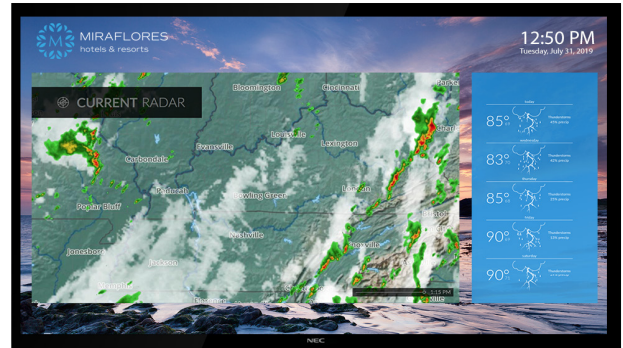

U-SIGN LITE by ONELAN

Simplified and cost-effective digital signage solution to keep your guests up-to-date and in the know.

WHAT'S INCLUDED?

-  SoC (System on Chip) Screen (multiple sizes available)
-  Image Slideshow - Can be used to upload restaurant or hotel amenity menus, event calendars, services, promotions, etc. Custom content creation available for additional fees.
-  24/7 support
-  Installation and configuration

FEATURES	U-SIGN LITE	U-SIGN PRO
Custom Background and Logo	✓	✓
Weather	✓	✓
News Crawl	✗	✓
News Slide	✓	✓
Local Traffic Slide	✓	✓
Flight Tracker Slide	✗	✓
Community Calendar Slide	✗	✓
Stock Market Slide	✓	✓
Image Slideshow	✓	✓
Video Slideshow	✗	✓
Animation Capability	✗	✓