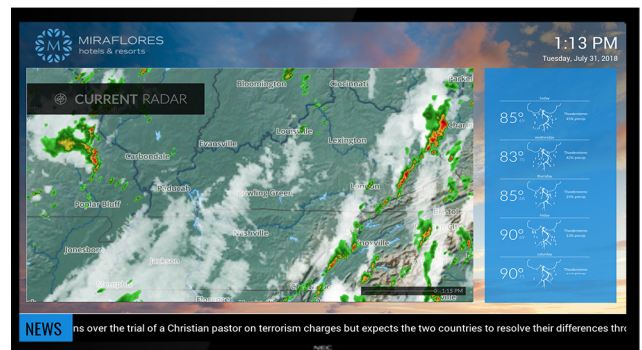

U-SIGN PRO

by ONELAN

Robust and versatile digital signage to keep your guests up-to-date and in the know.

WHAT'S INCLUDED?

-  Screen (multiple sizes available)
-  Media player
-  24/7 support
-  Installation and configuration

FEATURES	U-SIGN PRO	U-SIGN LITE
Custom Background and Logo	✓	✓
Weather	✓	✓
News Crawl	✓	✗
News Slide	✓	✓
Local Traffic Slide	✓	✓
Flight Tracker Slide	✓	✗
Community Calendar Slide	✓	✗
Stock Market Slide	✓	✓
Image Slideshow	✓	✓
Video Slideshow	✓	✗
Animation Capability	✓	✗