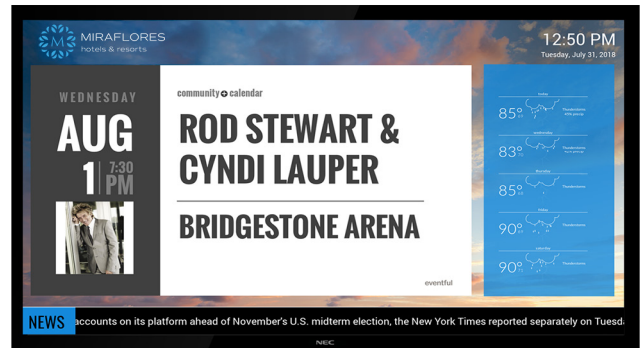

U-SIGN PRO

by ONELAN

Robust and versatile digital signage to keep your guests up-to-date and in the know.

WHAT'S INCLUDED?

-  Screen (multiple sizes available)
-  Media player
-  24/7 support
-  Installation and configuration

FEATURES	U-SIGN PRO	U-SIGN LITE
Custom Background and Logo	✓	✓
Weather	✓	✓
News Crawl	✓	✗
News Slide	✓	✓
Local Traffic Slide	✓	✓
Flight Tracker Slide	✓	✗
Community Calendar Slide	✓	✗
Stock Market Slide	✓	✓
Image Slideshow	✓	✓
Video Slideshow	✓	✗
Animation Capability	✓	✗